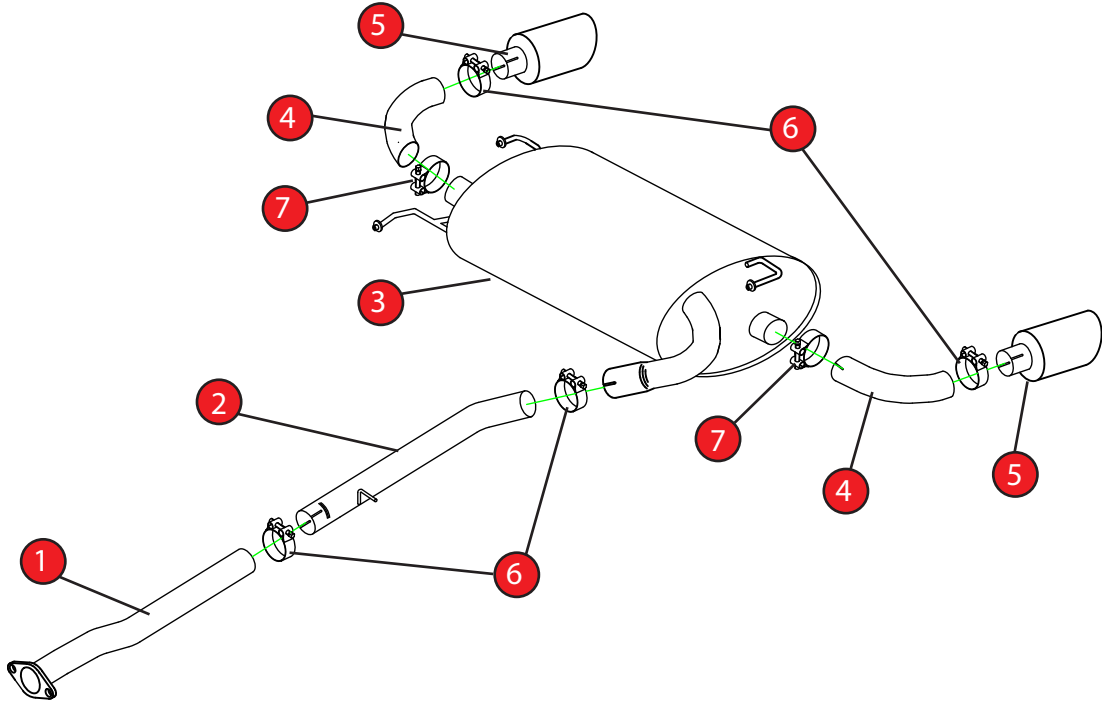

CAR	Nissan 350Z 3.5 V6	PART NO.	SNS015
YEAR	03-10	FIT KITS	294FK
NOTES	Use O.E bots on Scorpion link pipe to bolt to O.E system. Where not supplied use original fittings. (FITS UK AND IMPORT CARS)	FEATURES	Pipe diameter:- 63.5mm/2.5"

NO.	PART NO.	DESCRIPTION	QTY
1	251NI	Centre Pipe	1
2	252NI	Link Pipe	1
3	264NI	Rear Silencer	1
4	769VW	Tail Pipe Bends	2
5	Z023.10152	Daytona Tailpipes	2
Fit Kit			
6	Z016.10064	63mm - 68mm Clamp	4
7	Z016.10070	65mm H/D Clamp	2